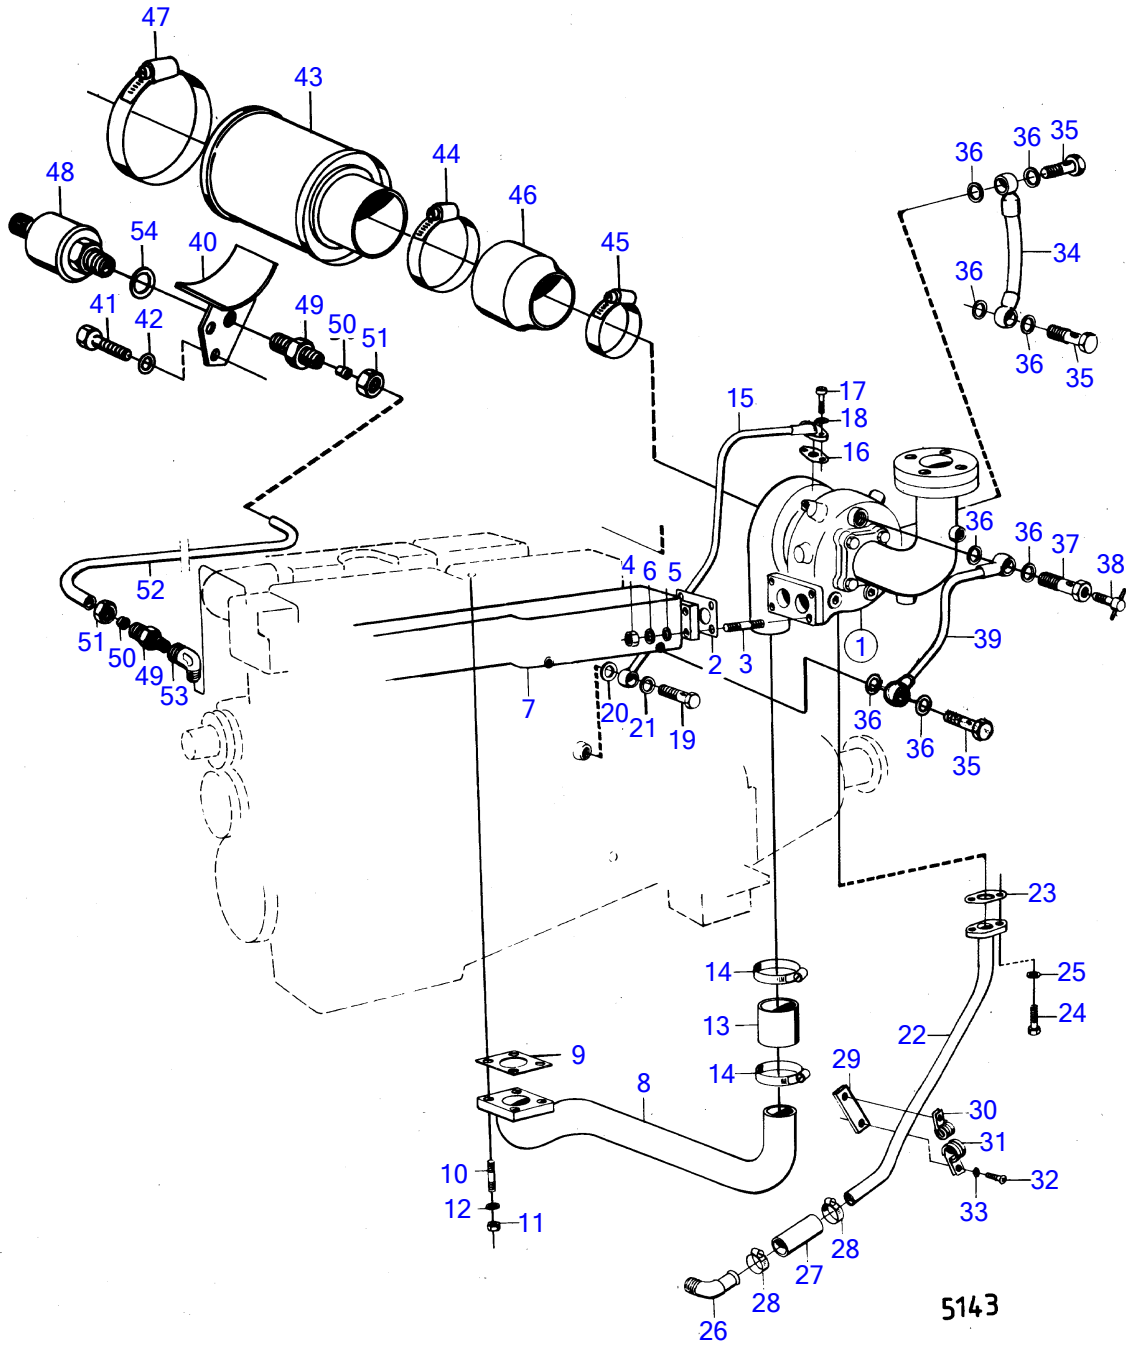

AQD70D, TAMD70D

## AQD70D, TAM70D

REF	PART NO.	QTY	DESCRIPTION	SEE SEC.	NOTES
1		1	Turbocharger		
	3802014	1	Turbocharger, exch, exch		
			.	16820	
2	421324	1	Gasket		
3	924079	4	Stud		
4	940183	4	Hexagon nut		
5	955985	4	O-ring		
6	942336	4	Spring washer		
7	(875706)	1	Exhaust pipe, exhaust manifold connection pipe	16824	Obsolete part
8	(837511)	1	Connection pipe		Obsolete part
9	824310	1	Gasket	16822	
10	(953465)	4	Stud		Obsolete part
11	955826	4	Hexagon nut		
12	941907	4	Spring washer		
13	466327	1	Hose		
14	943479	2	Hose clamp		
15	(837415)	1	Oil feed pipe		Obsolete part
16	420641	1	Gasket		
17	955297	1	Hexagon screw		L=25mm
	940142	1	Hexagon screw		L=30mm
18	941907	2	Spring washer		
19	942007	2	Hollow screw		
20	957178	1	Gasket		
21	957181	1	Gasket		
22	(843388)	1	Oil return pipe		Obsolete part
23	842986	1	Gasket		
24	955297	2	Hexagon screw		
25	941907	2	Spring washer		
26	468629	1	Elbow nipple		
27	192358	X	Hose		L=60mm
28	943473	2	Hose clamp		
29	(836262)	1	Bracket		Obsolete part
30	952625	1	Clamp		
31	952631	1	Clamp		
32	950044	2	Cross recessed screw		
33	941906	2	Spring washer		
34	843976	1	Hose		
35	191157	3	Hollow screw		
36	957185	8	Gasket		
37	191158	1	Hollow screw		
38	82745	1	Shut-off cock		
39	843977	1	Coolant pipe		
40	(843664)	1	Bracket		Obsolete part
41	955559	2	Hexagon screw		
42	940280	2	Spring washer		
43	842280	1	Air filter		
44	943484	1	Hose clamp		
45	943481	1	Hose clamp		
46	842281	1	Hose		
47	942921	1	Hose clamp		
48	837782	1	Pressure sensor		See group 3
49	954379	1	Nipple		
50	954365	2	Fitting		
51	954357	2	Fitting nut		
52	(837960)	1	Tube		Obsolete part
53	954386	1	Elbow nipple		
54	957181	1	Gasket		